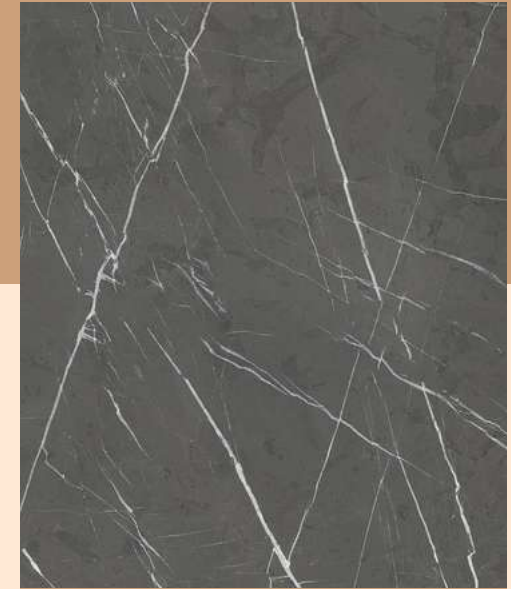

# PIETRA GREY MARBLE USES

[www.borjstone.com](http://www.borjstone.com)

Countertop

Great Design

Flooring

Block

Bathroom

Texture